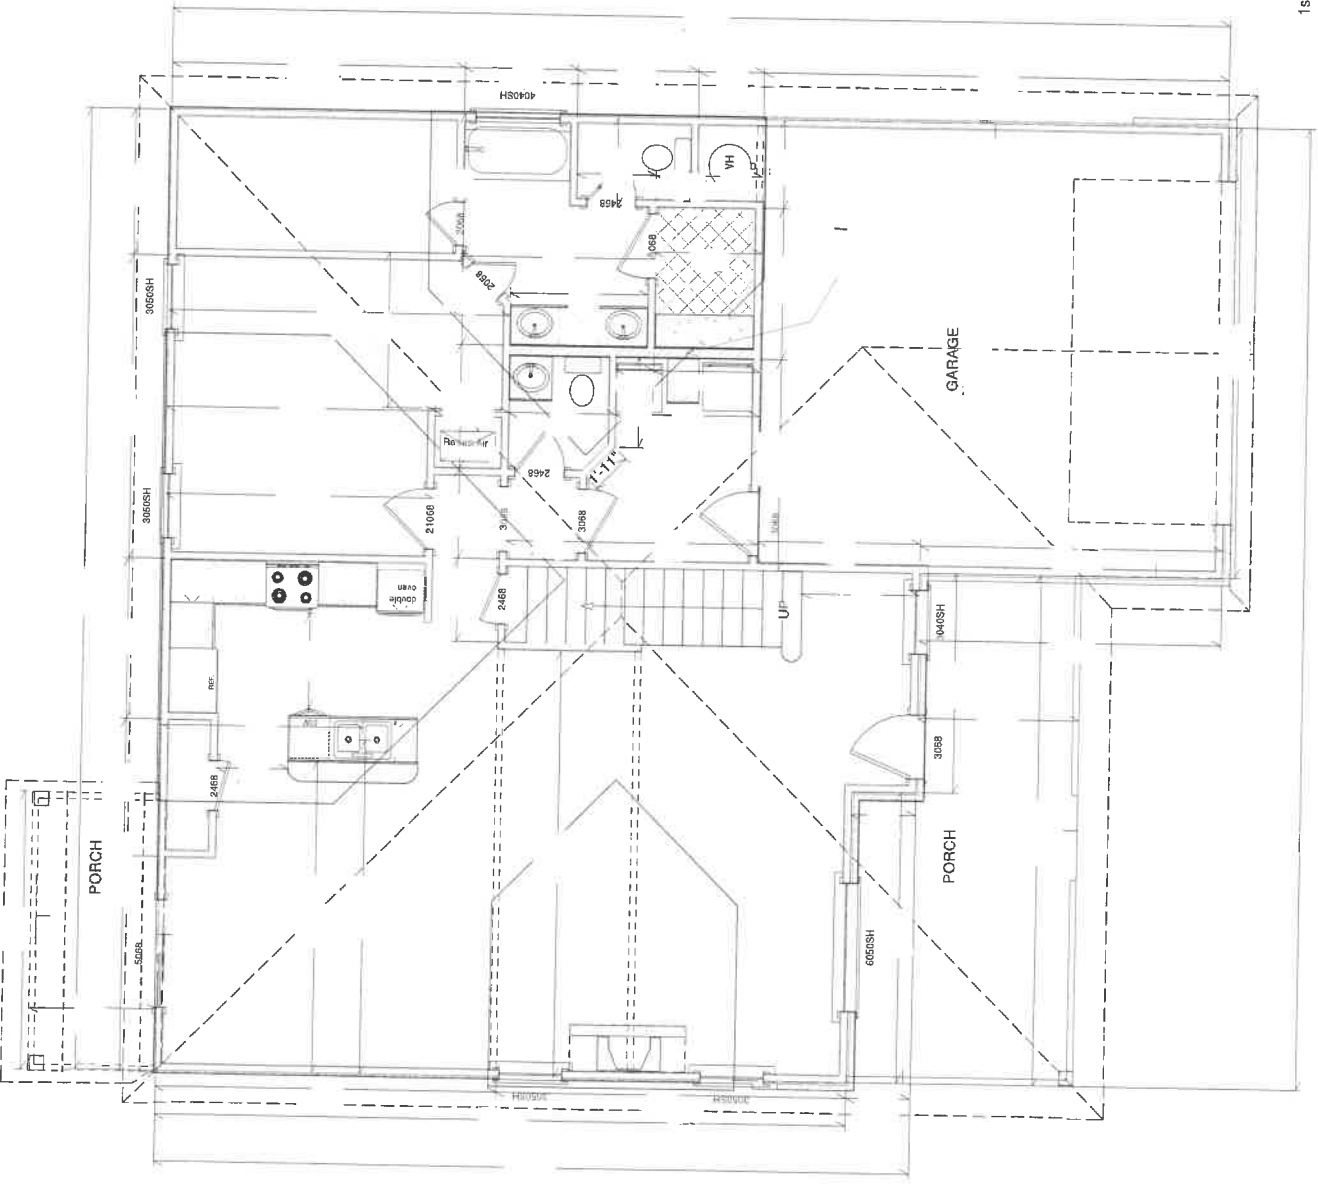

LOT 3 / 1951 EDGEWOOD RD.

LOT 8 / 811 ANNS PL.

LOT 14 / 1940 LORDSBURG CRT.

front elevation

NO.	DESCRIPTION	BY	DATE

DRAWINGS
PROVIDED BY:
Ben Seitz

DATE:	2/26/2020
SCALE:	
SHEET:	A-1

NO.	DESCRIPTION	BY	DATE

DRAWINGS PROVIDED BY: Ben Seenz	DATE: 2/26/2020	SCALE:	SHEET: A-2
------------------------------------	--------------------	--------	----------------------

1st Floor

NO.	DESCRIPTION	BY	DATE

NO.	DESCRIPTION	BY	DATE

NO.	DESCRIPTION	BY	DATE

DRAWINGS PROVIDED BY: Ben Saenz
 DATE: 2/26/2020
 SCALE:
 SHEET: **A-4**

right elevation

right elevation

left elevation