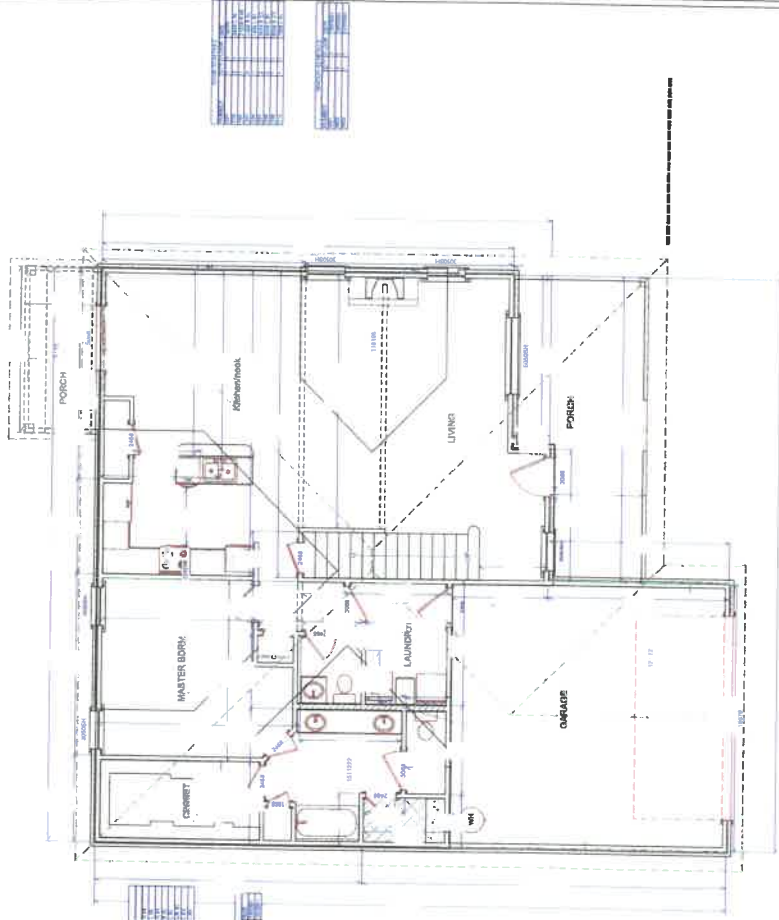

LOT 12 / 1920 LORDSBURG CRT.

front elevation

DATE:	3/18/2023
SCALE:	
SHEET:	P-1
DRAWINGS PROVIDED BY:	
NO. DESCRIPTION	
DATE	
BY	
REVISION	

REVISION YEAR	REVISION DATE	REVISION DESCRIPTION

DRAWINGS PROVIDED BY:

DATE:

1/18/2023

SCALE:

SHEET:

LIVING AREA 1st Floor

Living Area

2nd Floor

DRAWINGS PROVIDED BY:	DATE:	1/18/2023
	SCALE:	
SHEET:		

right elevation

left elevation

rear elevation

NO.	REVISION	DATE	DESCRIPTION