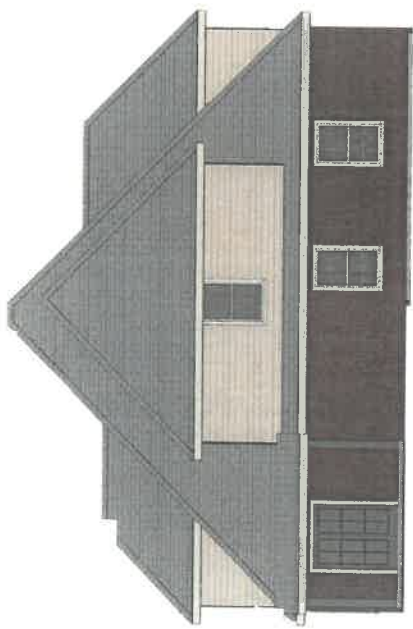

LOT 12 / 1920 LORDSBURG CRT.

front elevation

DATE:	3/18/2023
SCALE:	
SHEET:	P-1
DRAWINGS PROVIDED BY:	
NO. DESCRIPTION	
DATE	
BY	
REVISION	

REVISION YEAR	REVISION DATE	REVISION DESCRIPTION

DRAWINGS PROVIDED BY:

DATE:

1/18/2023

SCALE:

SHEET:

LIVING AREA 1st Floor

Living Area

2nd Floor

DRAWINGS PROVIDED BY:	DATE:	1/18/2023
	SCALE:	
SHEET:		

right elevation

left elevation

rear elevation

NO.	REVISION	DATE	DESCRIPTION