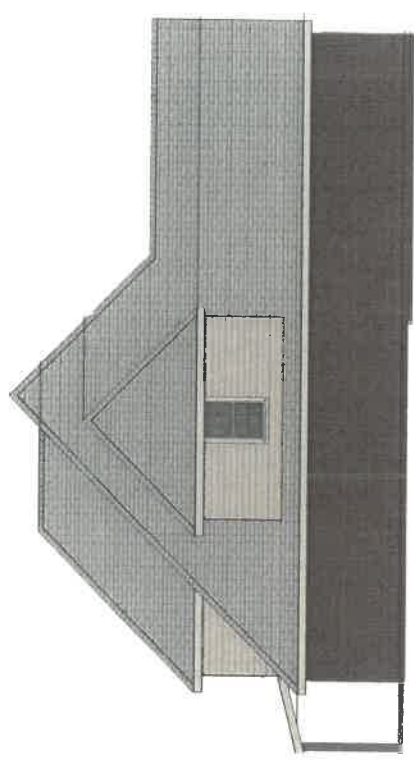

LOT 12 / 1920 LORDSBURG CRT.

front elevation

DATE:	3/18/2023
SCALE:	
SHEET:	P-1
DRAWINGS PROVIDED BY:	
NO. DESCRIPTION	
DATE	
BY	
REVISION	

REVISION YEAR	REVISION DATE	REVISION DESCRIPTION

DRAWINGS PROVIDED BY:

DATE:

1/18/2023

SCALE:

SHEET:

LIVING AREA 1st Floor

Living Area

2nd Floor

DRAWINGS PROVIDED BY:	DATE:	1/18/2023
	SCALE:	
SHEET:		

right elevation

left elevation

rear elevation

NO.	REVISION	DATE	DESCRIPTION