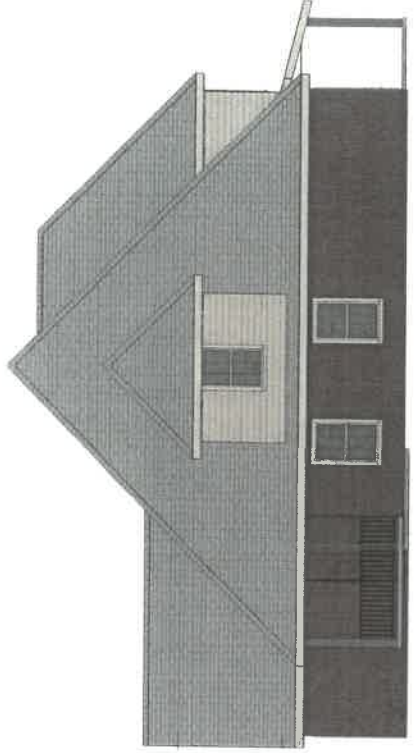

LOT 12 / 1920 LORDSBURG CRT.

front elevation

DATE:	3/18/2023
SCALE:	
SHEET:	P-1
DRAWINGS PROVIDED BY:	
NO. DESCRIPTION	
DATE	
BY	
REVISION	

REVISION YEAR	REVISION DATE	REVISION DESCRIPTION

DRAWINGS PROVIDED BY:

DATE:

1/18/2023

SCALE:

SHEET:

LIVING AREA 1st Floor

Living Area

2nd Floor

DRAWINGS PROVIDED BY:	DATE:	1/18/2023
	SCALE:	
SHEET:		

right elevation

left elevation

rear elevation

NO.	REVISION	DATE	DESCRIPTION