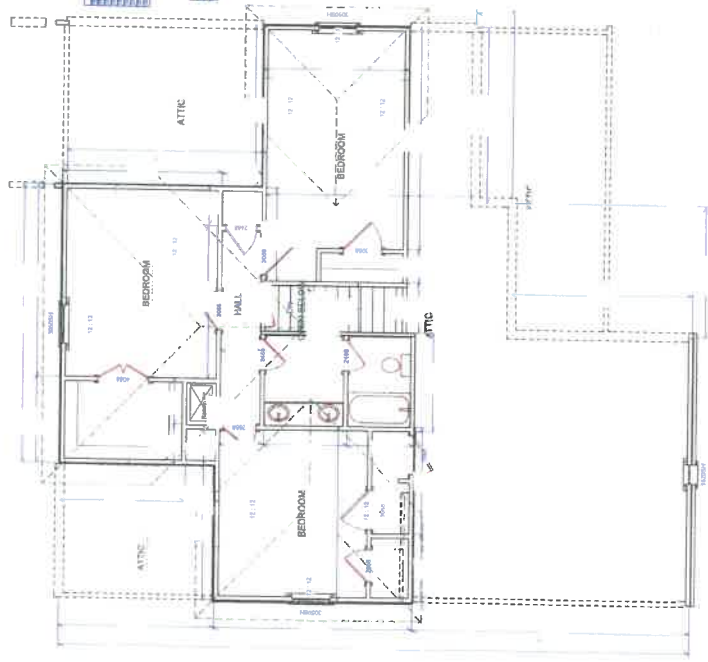

LOT 12 / 1920 LORDSBURG CRT.

front elevation

DATE:	3/18/2023
SCALE:	
SHEET:	P-1
DRAWINGS PROVIDED BY:	
NO. DESCRIPTION	
DATE	
BY	
REVISION	

REVISION YEAR	REVISION DATE	REVISION DESCRIPTION

DRAWINGS PROVIDED BY:

DATE:

1/18/2023

SCALE:

SHEET:

LIVING AREA 1st Floor

Living Area

2nd Floor

DRAWINGS PROVIDED BY:	DATE:	1/18/2023
	SCALE:	
SHEET:		

right elevation

left elevation

rear elevation

NO.	REVISION	DATE	DESCRIPTION